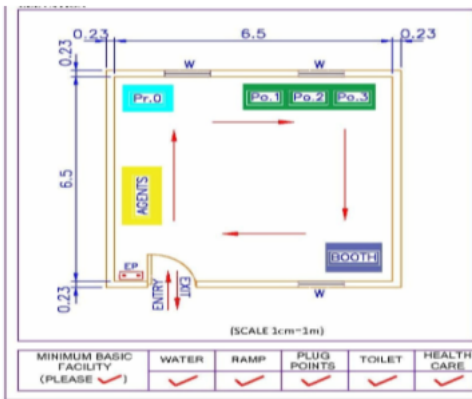

Nazri Naksha

Google Map View

Polling Station Building Front View

Polling Station Front View

Cad View

Key MAP View