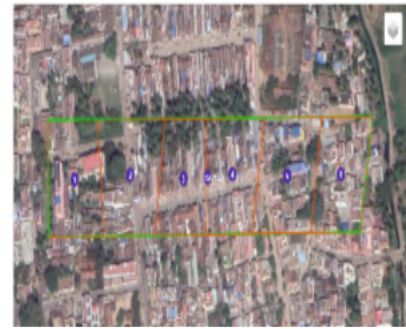

Nazri Naksha

Google Map View