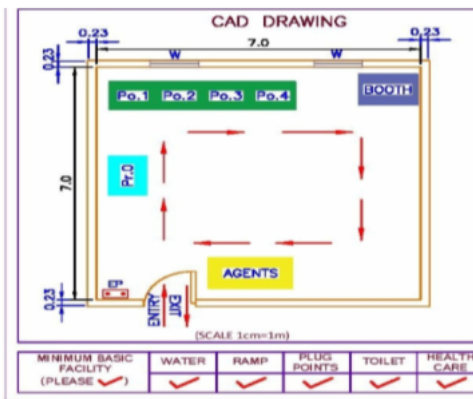

Nazri Naksha

Google Map View

Polling Station Building Front View

Polling Station Front View

Cad View

Key MAP View