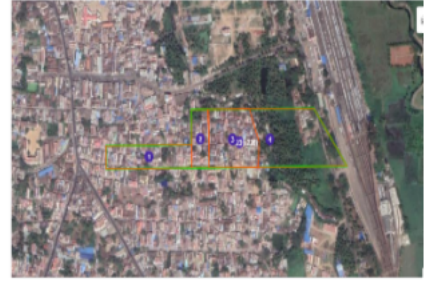

Nazri Naksha

Google Map View