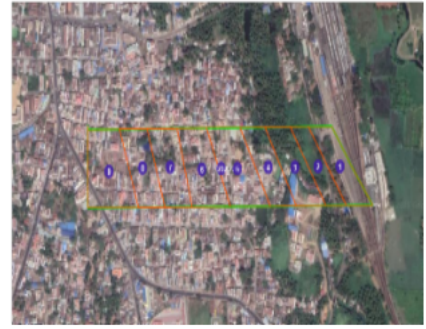

Nazri Naksha

Google Map View