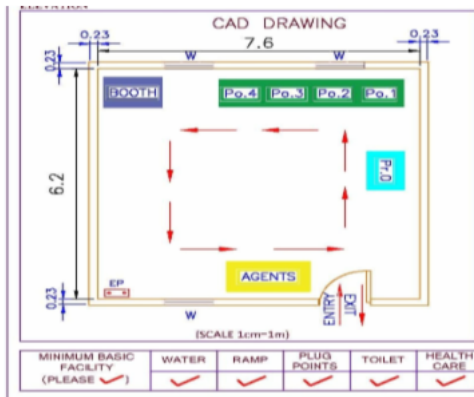

Nazri Naksha

Google Map View

Polling Station Building Front View

Polling Station Front View

Cad View

Key MAP View