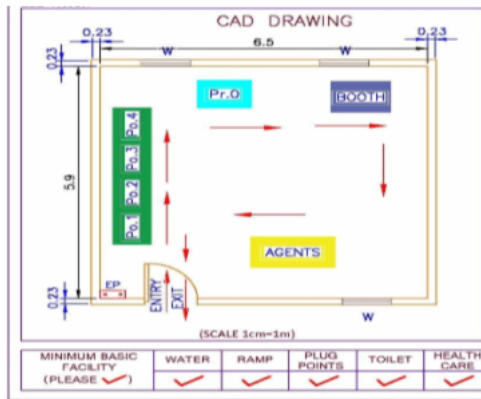

Nazri Naksha

Google Map View

Polling Station Building Front View

Polling Station Front View

Cad View

Key MAP View