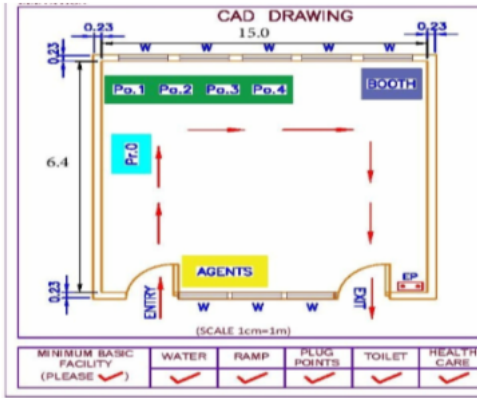

Nazri Naksha

Google Map View

Polling Station Building Front View

Polling Station Front View

Cad View

Key MAP View