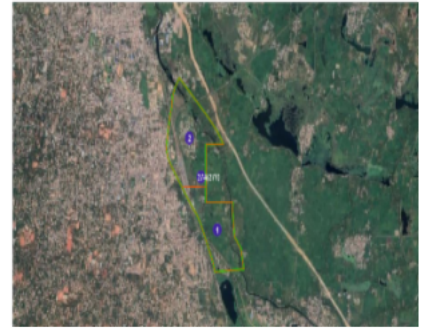

Nazri Naksha

Google Map View