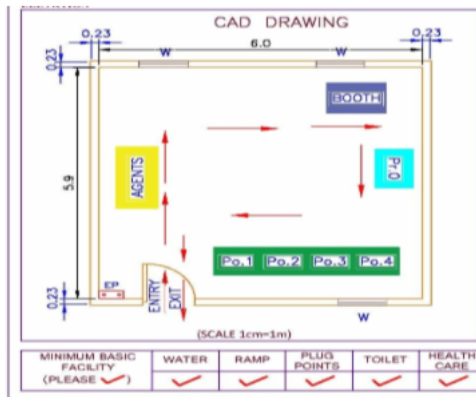

Nazri Naksha

Google Map View

Polling Station Building Front View

Polling Station Front View

Cad View

Key MAP View