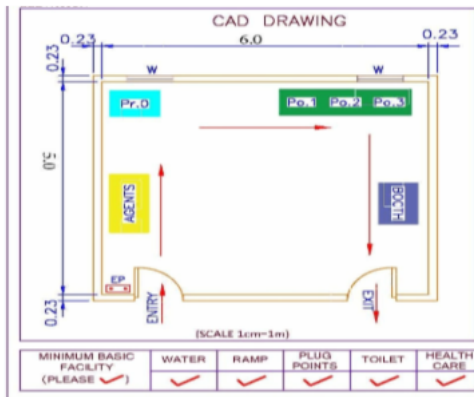

Nazri Naksha

Google Map View

Polling Station Building Front View

Polling Station Front View

Cad View

Key MAP View