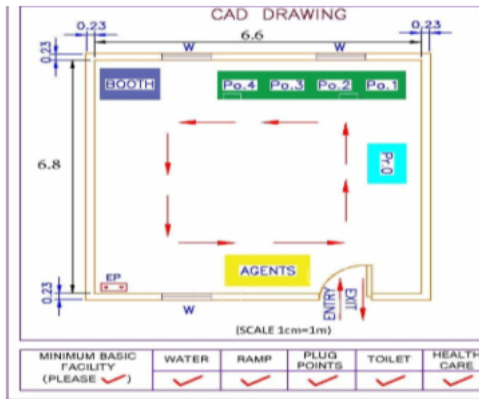

Nazri Naksha

Google Map View

Polling Station Building Front View

Polling Station Front View

Cad View

Key MAP View