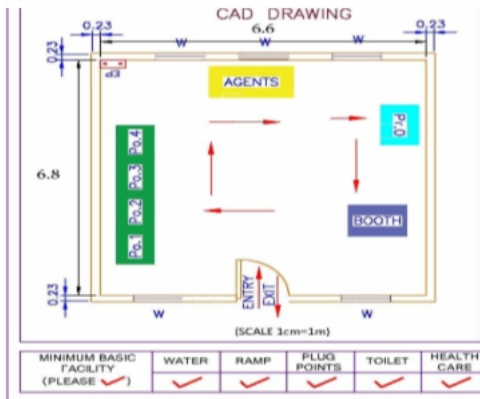

Nazri Naksha

Google Map View

Polling Station Building Front View

Polling Station Front View

Cad View

Key MAP View