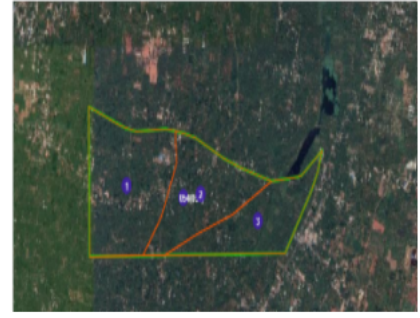

Nazri Naksha

Google Map View