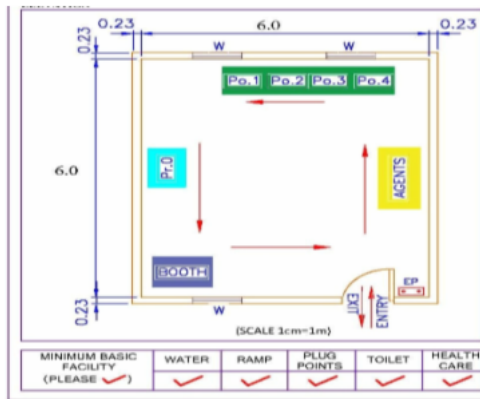

Nazri Naksha

Google Map View

Polling Station Building Front View

Polling Station Front View

Cad View

Key MAP View