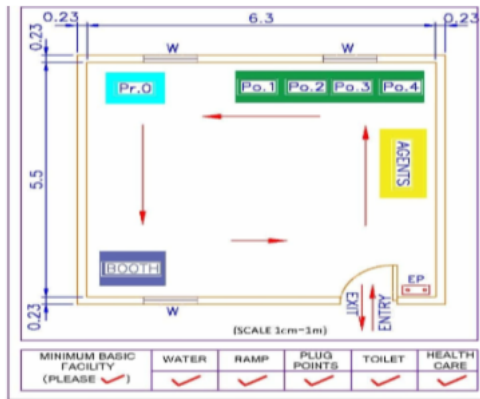

Nazri Naksha

Google Map View

Polling Station Building Front View

Polling Station Front View

Cad View

Key MAP View