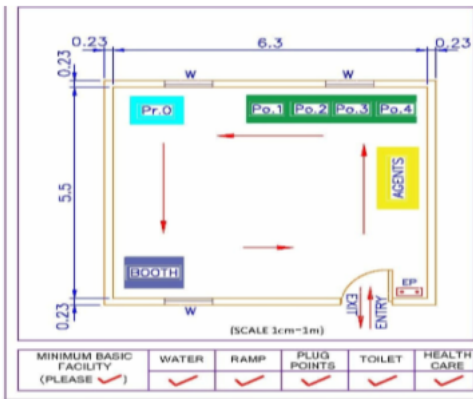

Nazri Naksha

Google Map View

Polling Station Building Front View

Polling Station Front View

Cad View

Key MAP View