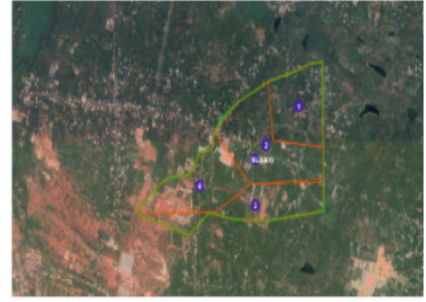

Nazri Naksha

Google Map View