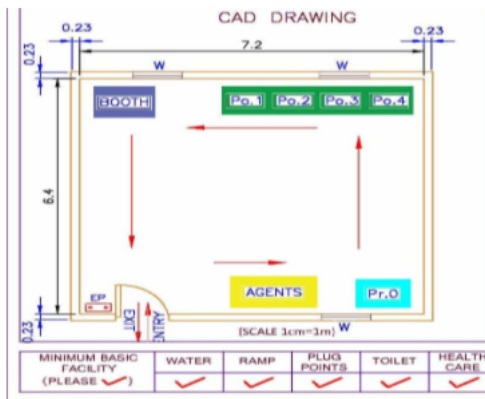

Nazri Naksha

Google Map View

Polling Station Building Front View

Polling Station Front View

Cad View

Key MAP View