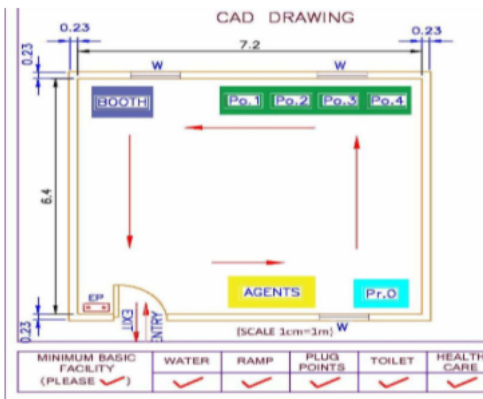

Nazri Naksha

Google Map View

Polling Station Building Front View

Polling Station Front View

Cad View

Key MAP View