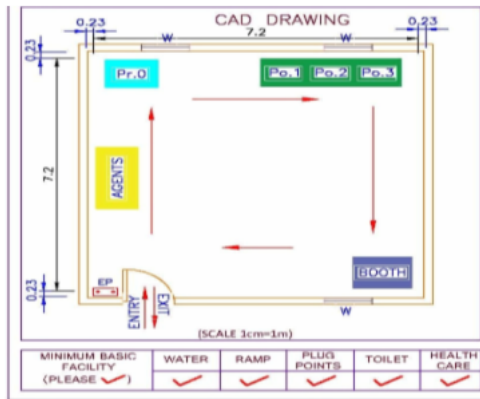

Nazri Naksha

Google Map View

Polling Station Building Front View

Polling Station Front View

Cad View

Key MAP View