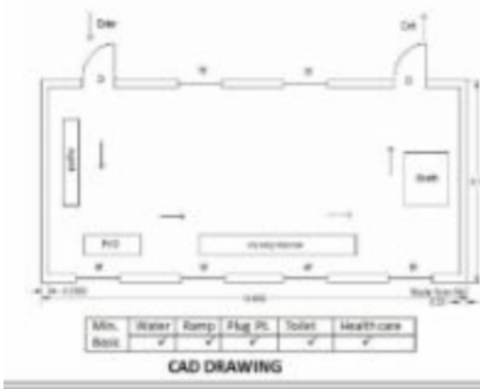

Nazri Naksha

Google Map View

Cad View