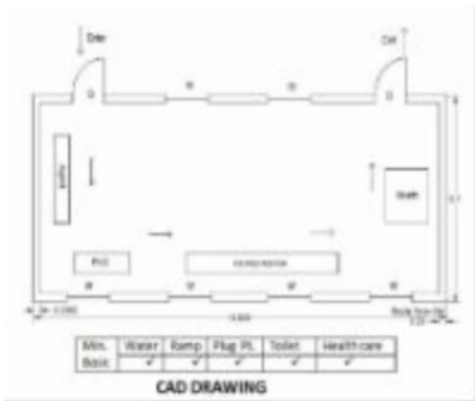

Nazri Naksha

Google Map View

Cad View