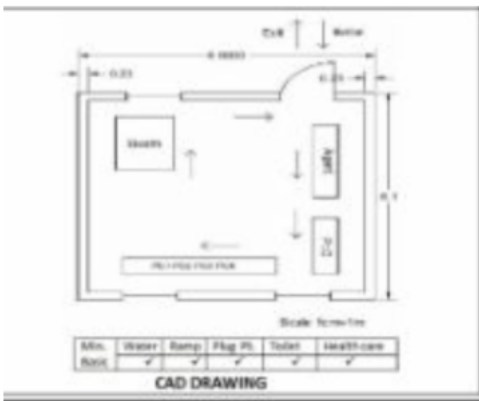

Nazri Naksha

Google Map View

Cad View