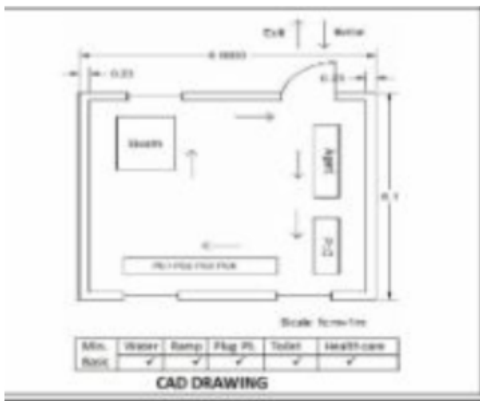

Nazri Naksha

Google Map View

Polling Station Building Front View

Polling Station Front View

Cad View

Key MAP View