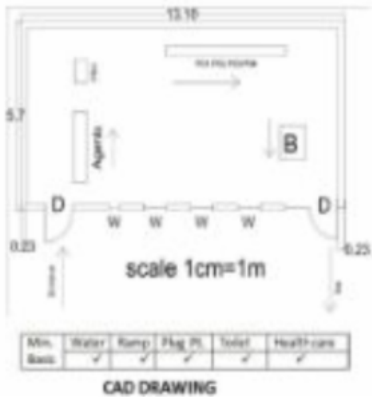

Nazri Naksha

Google Map View

Cad View