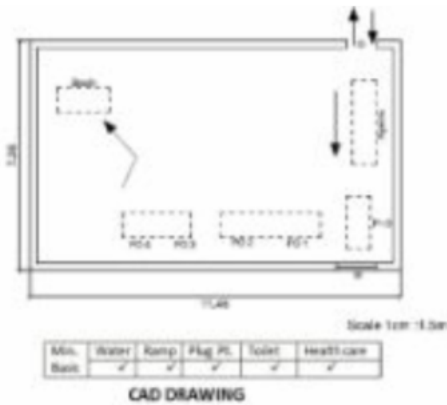

Nazri Naksha

Google Map View

Cad View