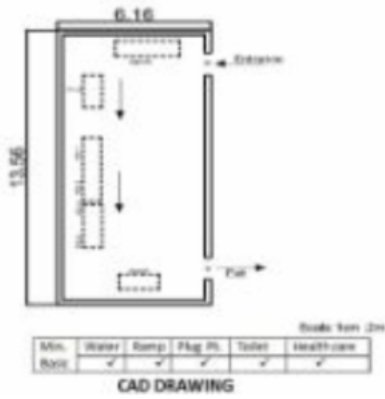

Nazri Naksha

Google Map View

Cad View