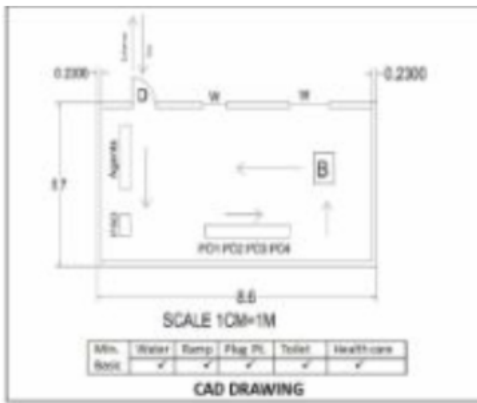

Nazri Naksha

Google Map View

Cad View