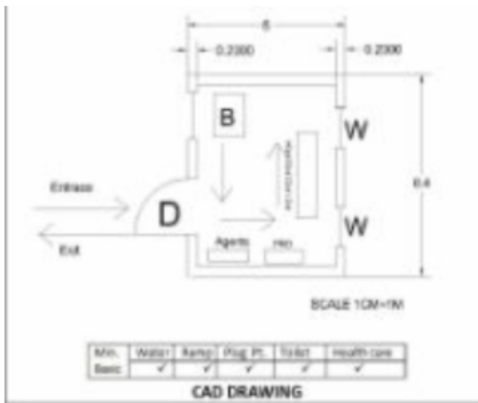

Nazri Naksha

Google Map View

Cad View