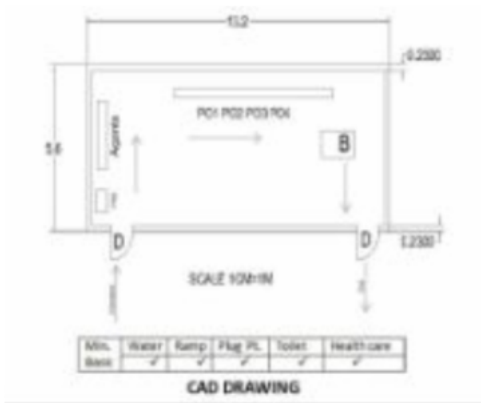

Nazri Naksha

Google Map View

Polling Station Building Front View

Polling Station Front View

Cad View

Key MAP View