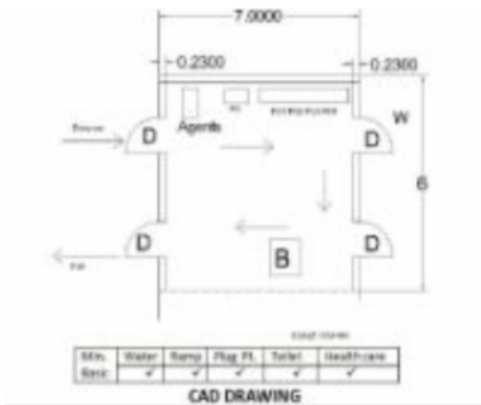

Nazri Naksha

Google Map View

Polling Station Building Front View

Polling Station Front View

Cad View

Key MAP View