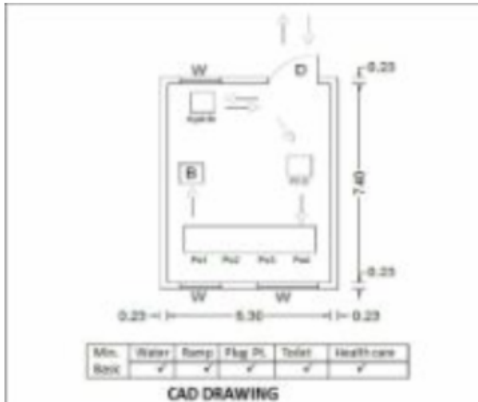

Nazri Naksha

Google Map View

Polling Station Building Front View

Polling Station Front View

Cad View

Key MAP View