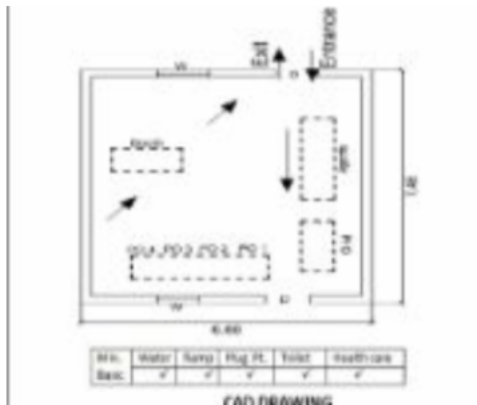

Nazri Naksha

Google Map View

Polling Station Building Front View

Polling Station Front View

Cad View

Key MAP View