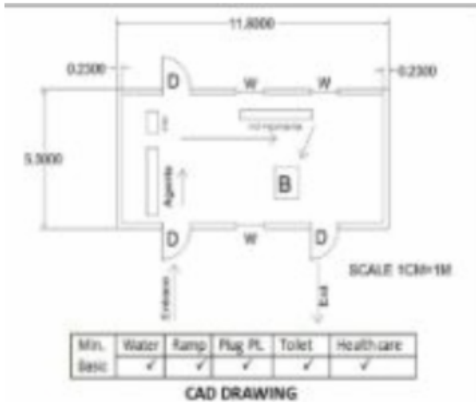

Nazri Naksha

Google Map View

Cad View