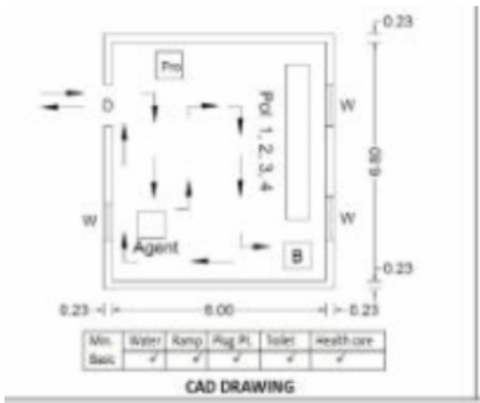

Nazri Naksha

Google Map View

Cad View