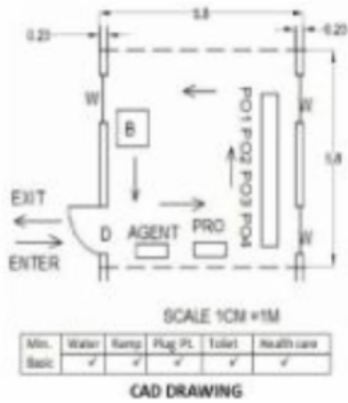

Nazri Naksha

Google Map View

Polling Station Building Front View

Polling Station Front View

Cad View

Key MAP View