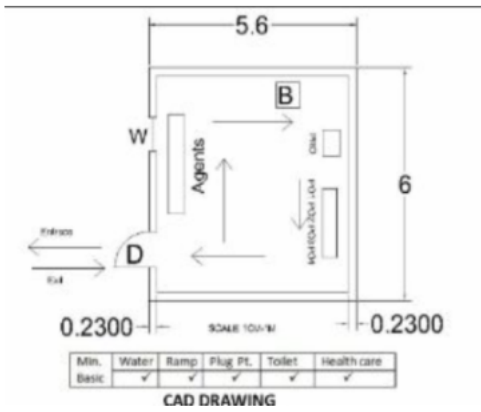

Nazri Naksha

Google Map View

Polling Station Building Front View

Polling Station Front View

Cad View

Key MAP View