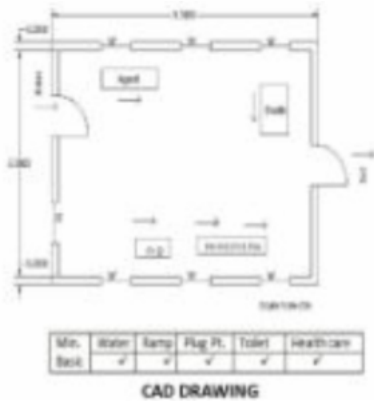

Nazri Naksha

Google Map View

Polling Station Building Front View

Polling Station Front View

Cad View

Key MAP View