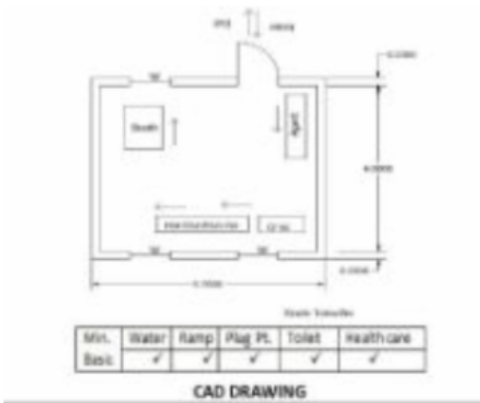

Nazri Naksha

Google Map View

Polling Station Building Front View

Polling Station Front View

Cad View

Key MAP View