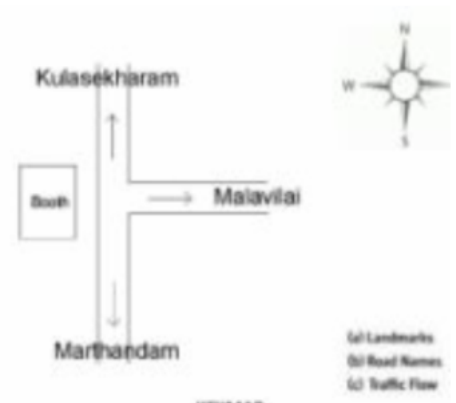

CAD DRAWING

Key MAP View