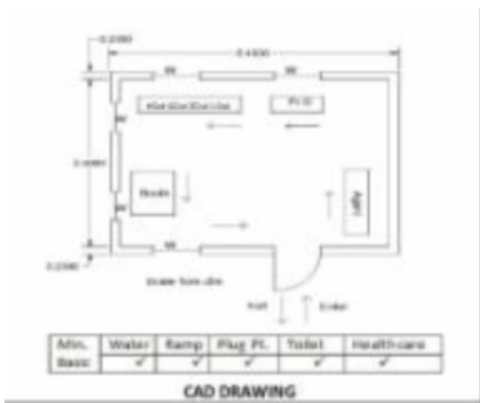

Nazri Naksha

Google Map View

Cad View