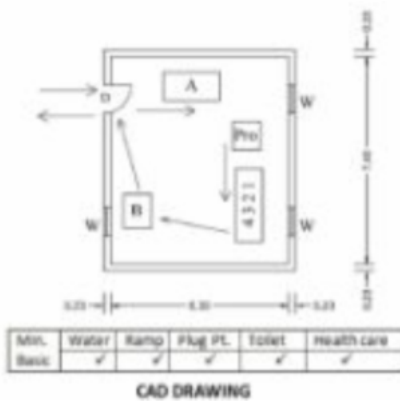

Nazri Naksha

Google Map View

Polling Station Building Front View

Polling Station Front View

Cad View

Key MAP View