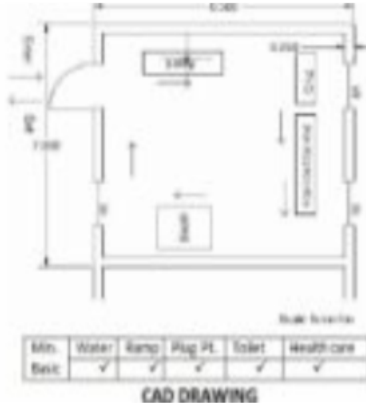

Nazri Naksha

Google Map View

Cad View