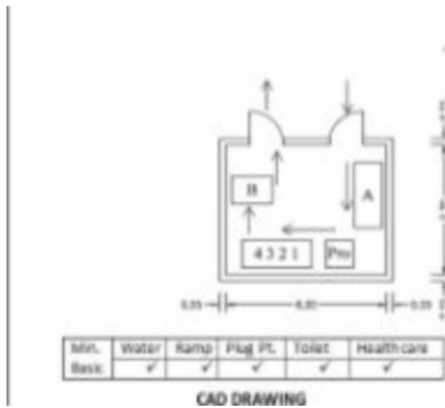

Nazri Naksha

Google Map View

Cad View