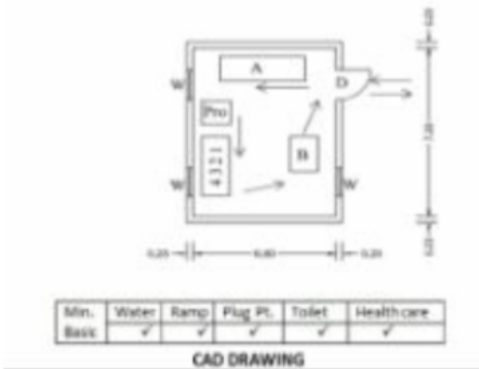

Nazri Naksha

Google Map View