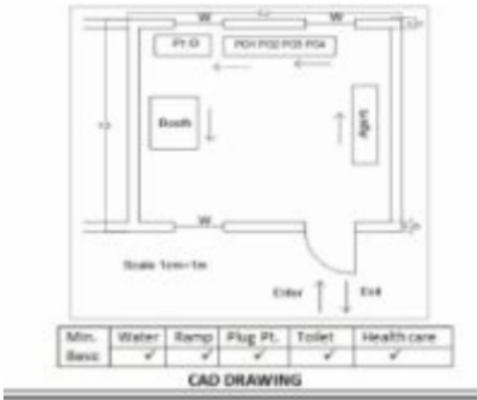

Nazri Naksha

Google Map View

Cad View