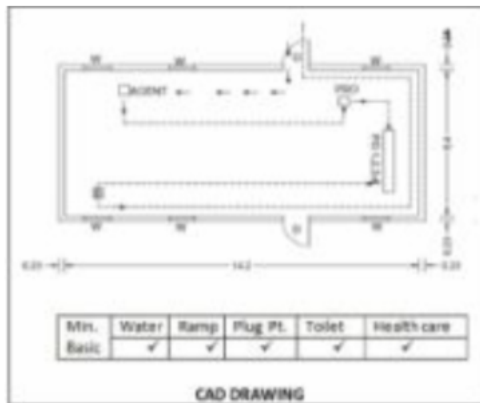

Nazri Naksha

Google Map View

Polling Station Building Front View

Polling Station Front View

Cad View

Key MAP View