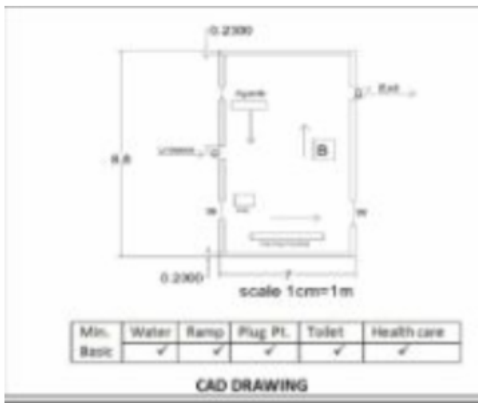

Nazri Naksha

Google Map View

Polling Station Building Front View

Polling Station Front View

Cad View

Key MAP View