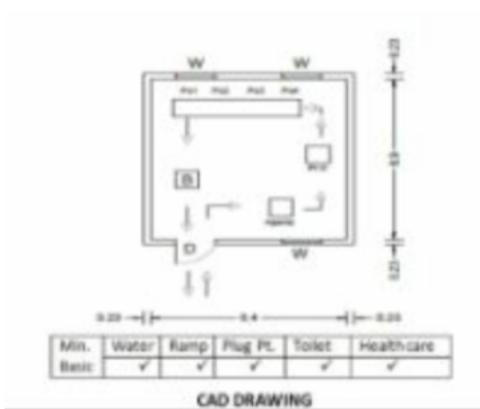

Nazri Naksha

Google Map View

Polling Station Building Front View

Polling Station Front View

Cad View

Key MAP View